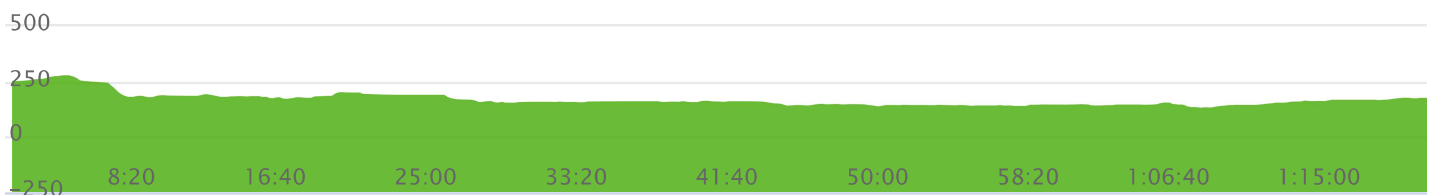

93 ft

Elev Gain

468 C

Calories

Over Time ▾

Customize ▾

Elevation

Speed